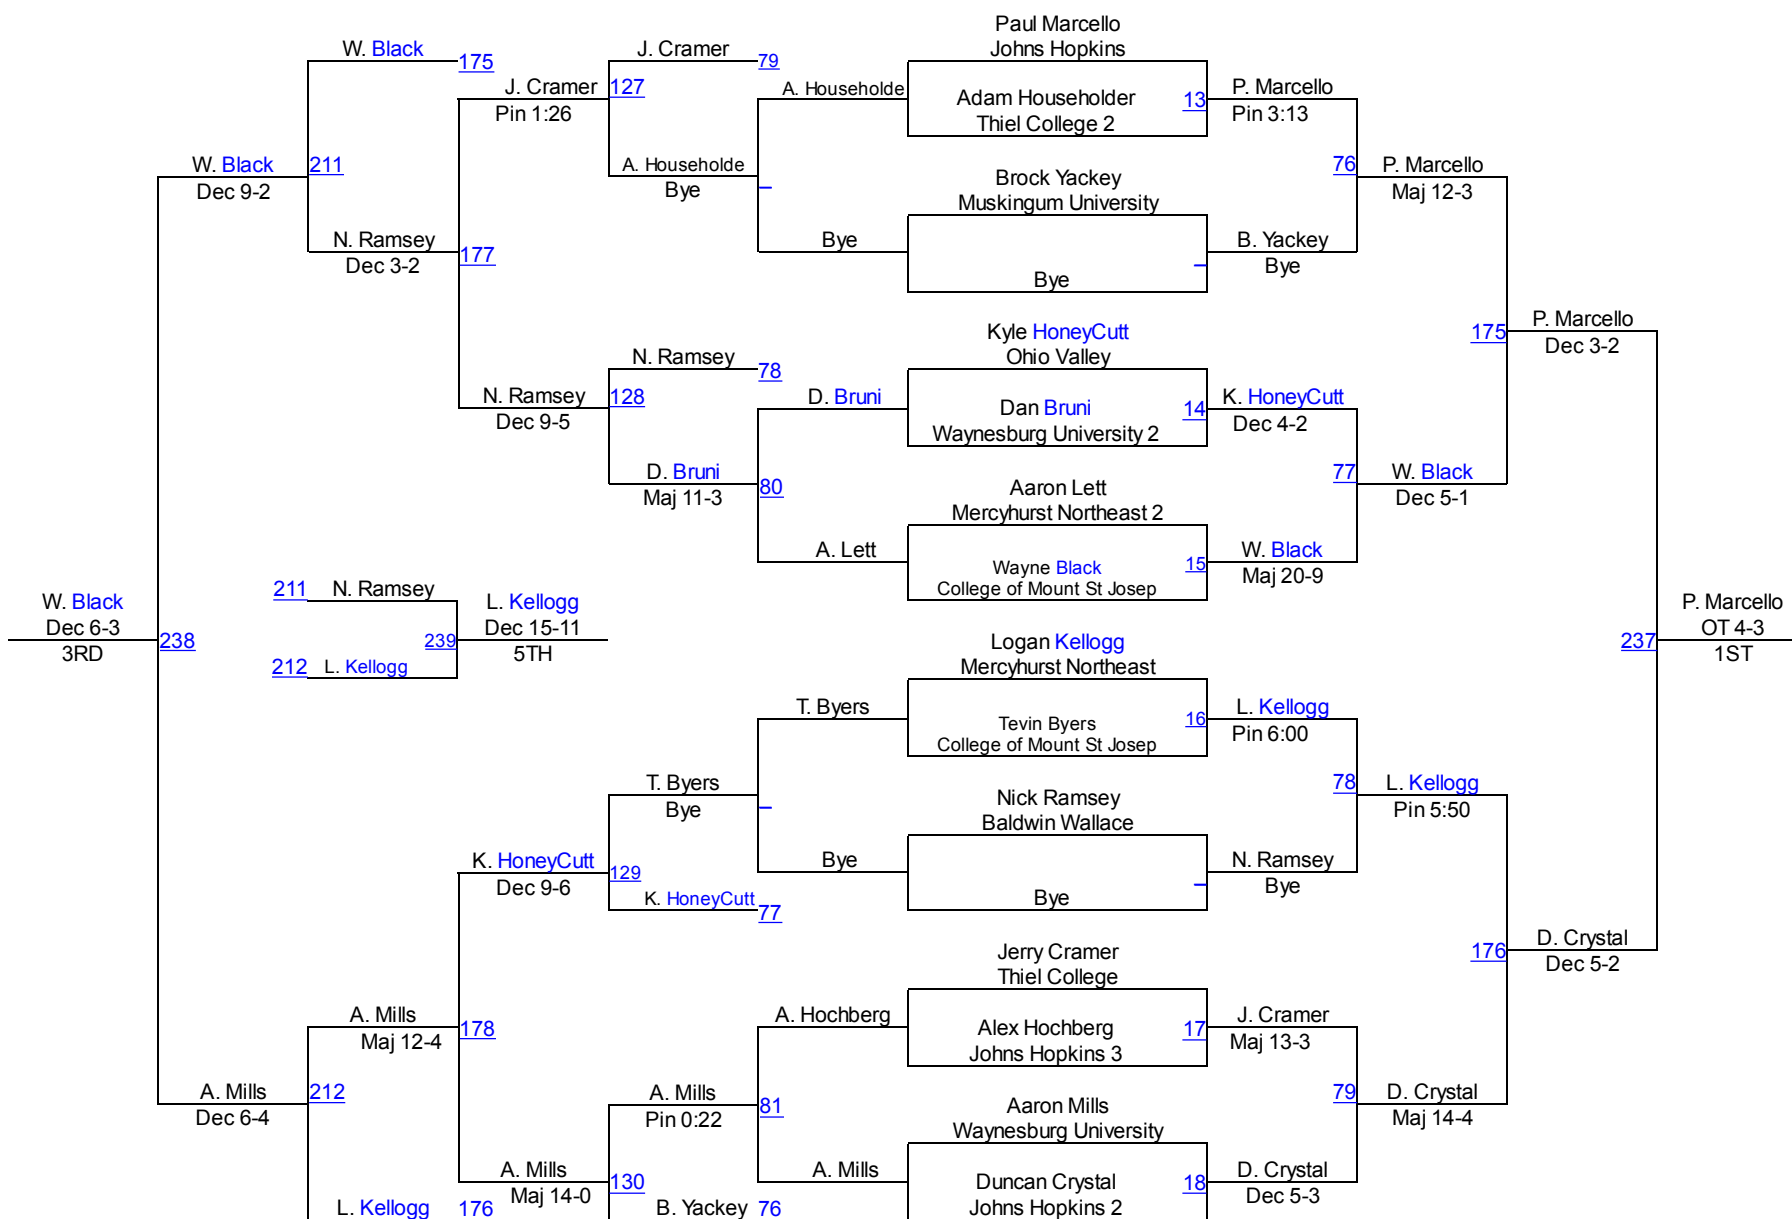

Waynesburg University Invitational

Collegiate 141