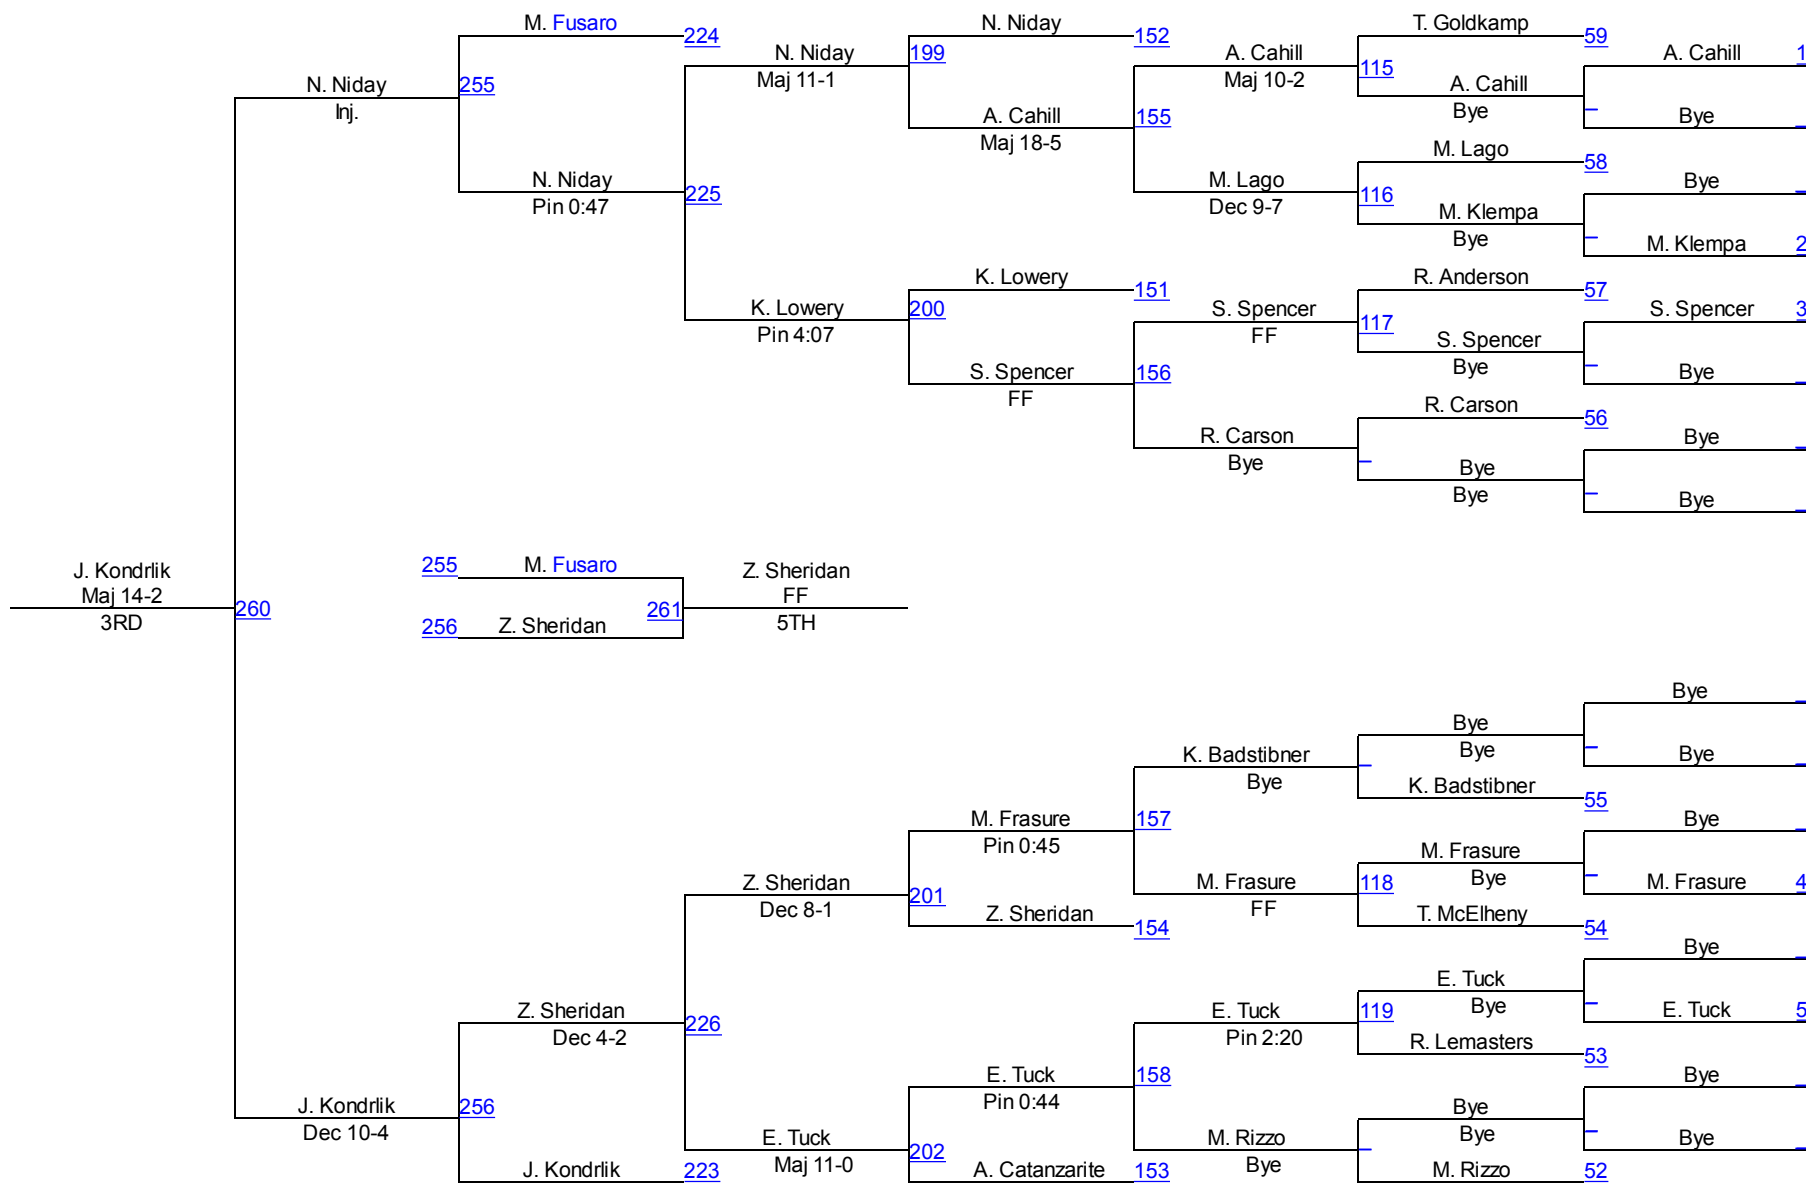

Collegiate 157