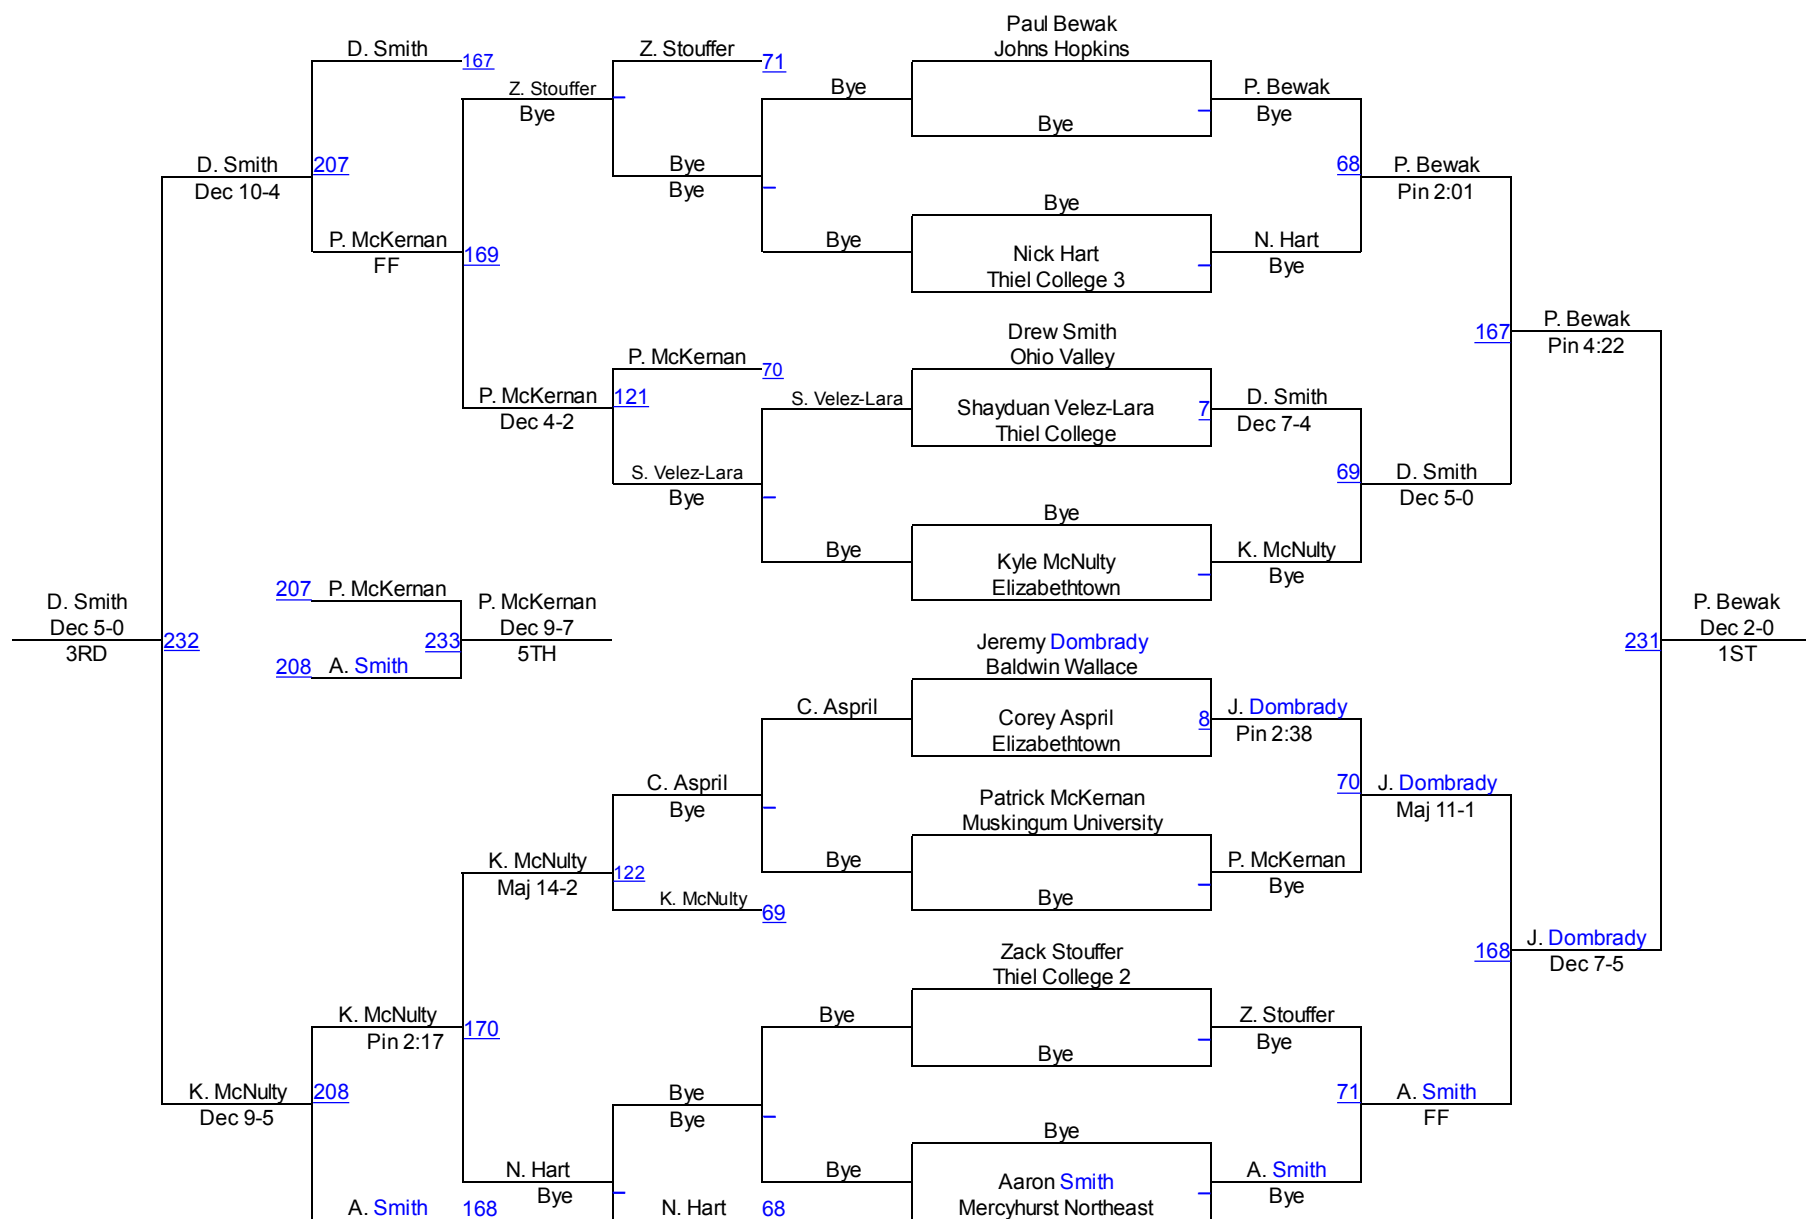

Waynesburg University Invitational
1/7/2012

FINAL TEAM STANDINGS

1.	Waynesburg University	WU	186.0
2.	College of Mount St Joseph	MT	127.0
3.	Thiel College	TC	114.0
4.	Mercyhurst Northeast	MN	103.5
5.	Apprentice School	AS	102.0
6.	Waynesburg University 2	WBG2	83.0
7.	Ohio Valley	OV	75.0
8.	Johns Hopkins	JH	73.0
9.	Muskingum University	MU	73.0
10.	Baldwin Wallace	BW	58.0
11.	Elizabethtown	EC	30.0
12.	Penn State Allegheny	PS	30.0
13.	Johns Hopkins 2	JH2	29.0
14.	Apprentice School 2	AS2	26.0
15.	Thiel College 2	TC2	17.0
16.	Waynesburg University 3	WBG3	17.0
17.	College of Mount St Joseph 2	MT2	13.0
18.	Waynesburg University 4	WBG4	12.5
19.	Ohio Valley 2	OV2	10.0
20.	Thiel College 3	TC3	10.0
21.	Elizabethtown 2	EC2	7.0
22.	Mercyhurst Northeast 2	MN2	6.0
23.	College of Mount St Joseph 3	MT3	4.0
24.	Elizabethtown 3	EC3	4.0
25.	Muskingum University 2	MU2	2.0
26.	Penn State Allegheny 2	PS2	2.0
27.	Baldwin Wallace 2	BW2	1.0
28.	Johns Hopkins 3	JH3	1.0
29.	Johns Hopkins 4	JH4	1.0
30.	Apprentice School 3	AS3	0.0
31.	Thiel College 4	TC4	0.0

Waynesburg University Invitational

Collegiate 125