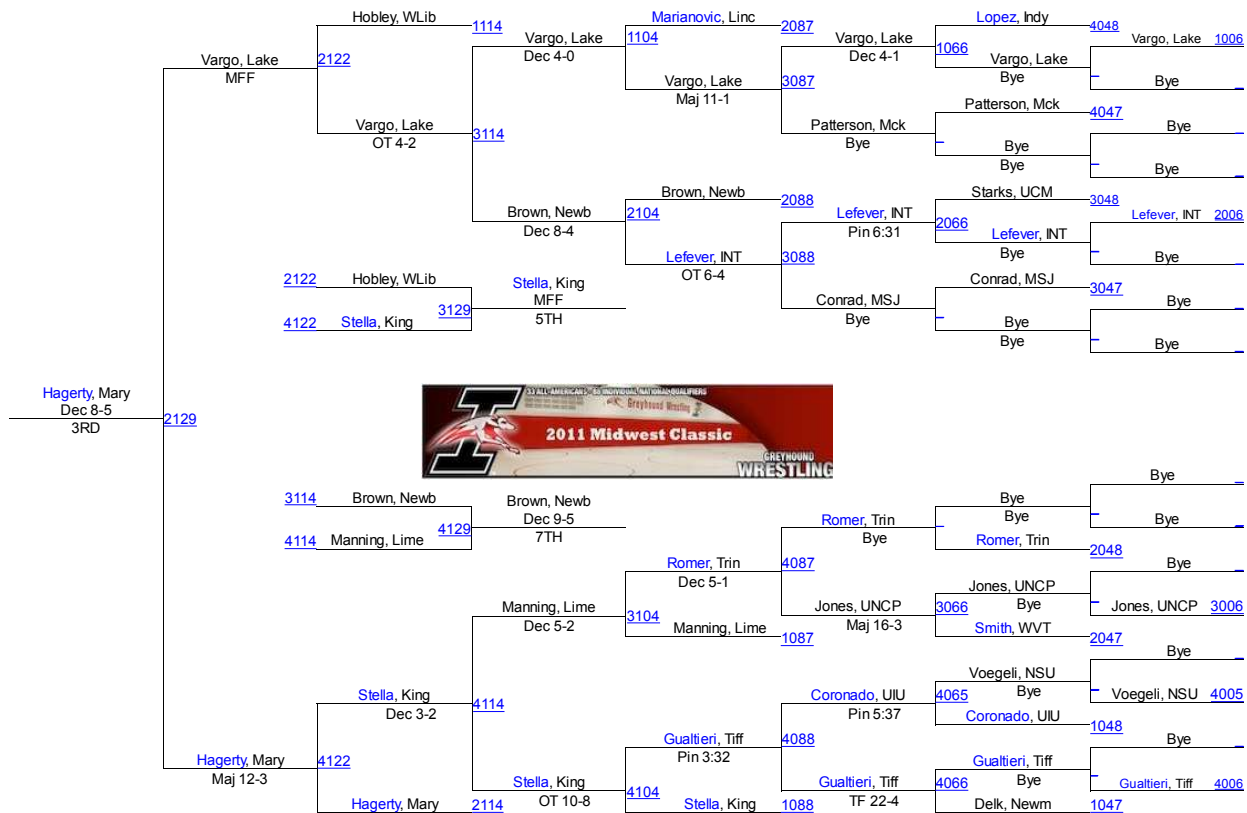

Team Scores

1. Newberry	117.0
2. Upper Iowa	115.5
3. Findlay	84.5
4. West Liberty	77.0
5. Northern State	75.0
6. Maryville	68.5
7. McKendree	67.5
8. King College	64.5
9. Limestone	63.0
10. North Carolina Pembroke	59.0
11. Lincoln College	58.5
12. Wabash	57.5
13. Ashland University	55.0
14. Lake Erie College	53.5
15. Fort Hays State	50.5
16. University of Indianapolis	44.5
17. Lindsey Wilson	38.5
18. Indiana Tech	37.0
19. Trine	36.0
20. University of Central Missouri	29.5
21. Newman	18.5
22. Mt St Joe	15.5
23. Tiffin	9.0
24. Ohio Valley	4.0
25. West Virginia Institute of Technology	0.0

Midwest Classic

125

125

Midwest Classic

133

Midwest Classic

141

Midwest Classic

149

149

Midwest Classic

157

157

Midwest Classic

165

165