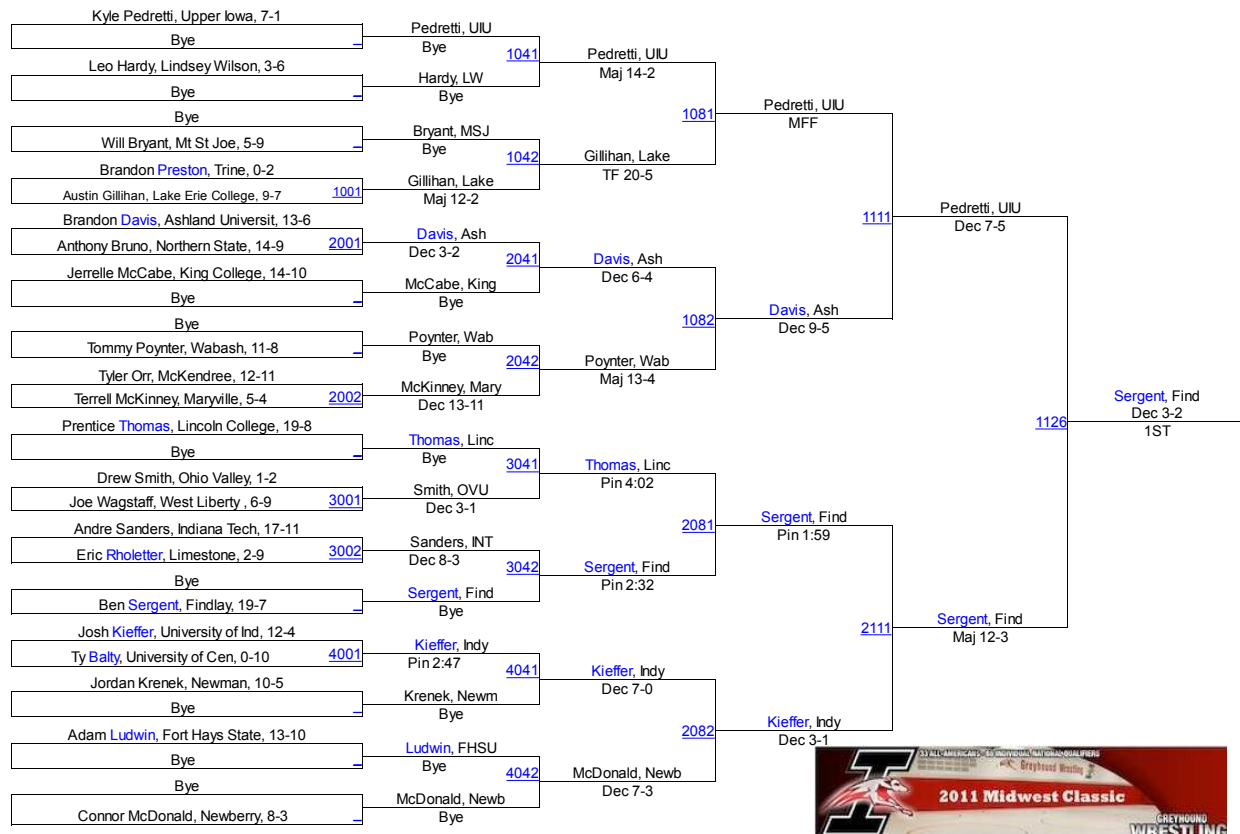

Team Scores

1. Newberry	117.0
2. Upper Iowa	115.5
3. Findlay	84.5
4. West Liberty	77.0
5. Northern State	75.0
6. Maryville	68.5
7. McKendree	67.5
8. King College	64.5
9. Limestone	63.0
10. North Carolina Pembroke	59.0
11. Lincoln College	58.5
12. Wabash	57.5
13. Ashland University	55.0
14. Lake Erie College	53.5
15. Fort Hays State	50.5
16. University of Indianapolis	44.5
17. Lindsey Wilson	38.5
18. Indiana Tech	37.0
19. Trine	36.0
20. University of Central Missouri	29.5
21. Newman	18.5
22. Mt St Joe	15.5
23. Tiffin	9.0
24. Ohio Valley	4.0
25. West Virginia Institute of Technology	0.0

Midwest Classic

125

125

Midwest Classic

133

Midwest Classic

141

Midwest Classic