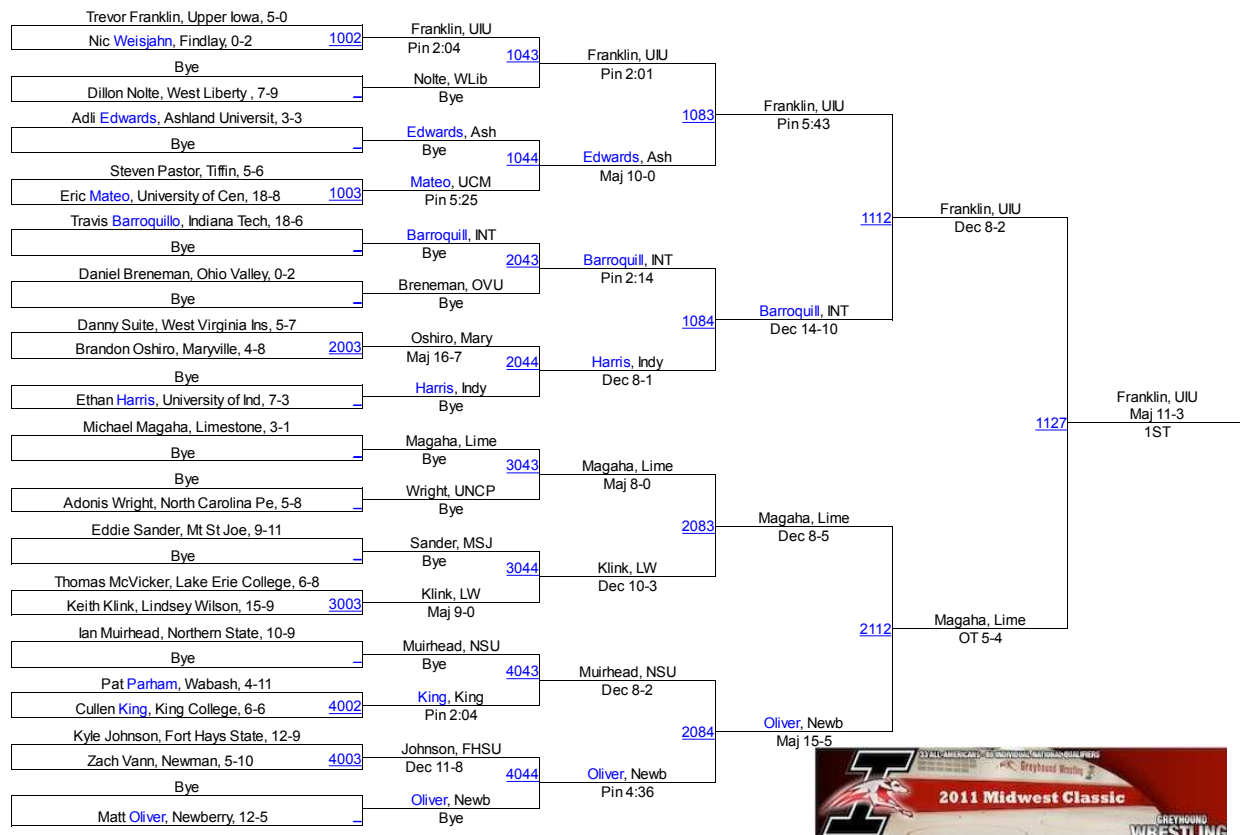

Team Scores

1. Newberry	117.0
2. Upper Iowa	115.5
3. Findlay	84.5
4. West Liberty	77.0
5. Northern State	75.0
6. Maryville	68.5
7. McKendree	67.5
8. King College	64.5
9. Limestone	63.0
10. North Carolina Pembroke	59.0
11. Lincoln College	58.5
12. Wabash	57.5
13. Ashland University	55.0
14. Lake Erie College	53.5
15. Fort Hays State	50.5
16. University of Indianapolis	44.5
17. Lindsey Wilson	38.5
18. Indiana Tech	37.0
19. Trine	36.0
20. University of Central Missouri	29.5
21. Newman	18.5
22. Mt St Joe	15.5
23. Tiffin	9.0
24. Ohio Valley	4.0
25. West Virginia Institute of Technology	0.0

Midwest Classic

125

125

Midwest Classic

133

Midwest Classic

141

Midwest Classic

149

149

Midwest Classic

157

157

Midwest Classic

165

165