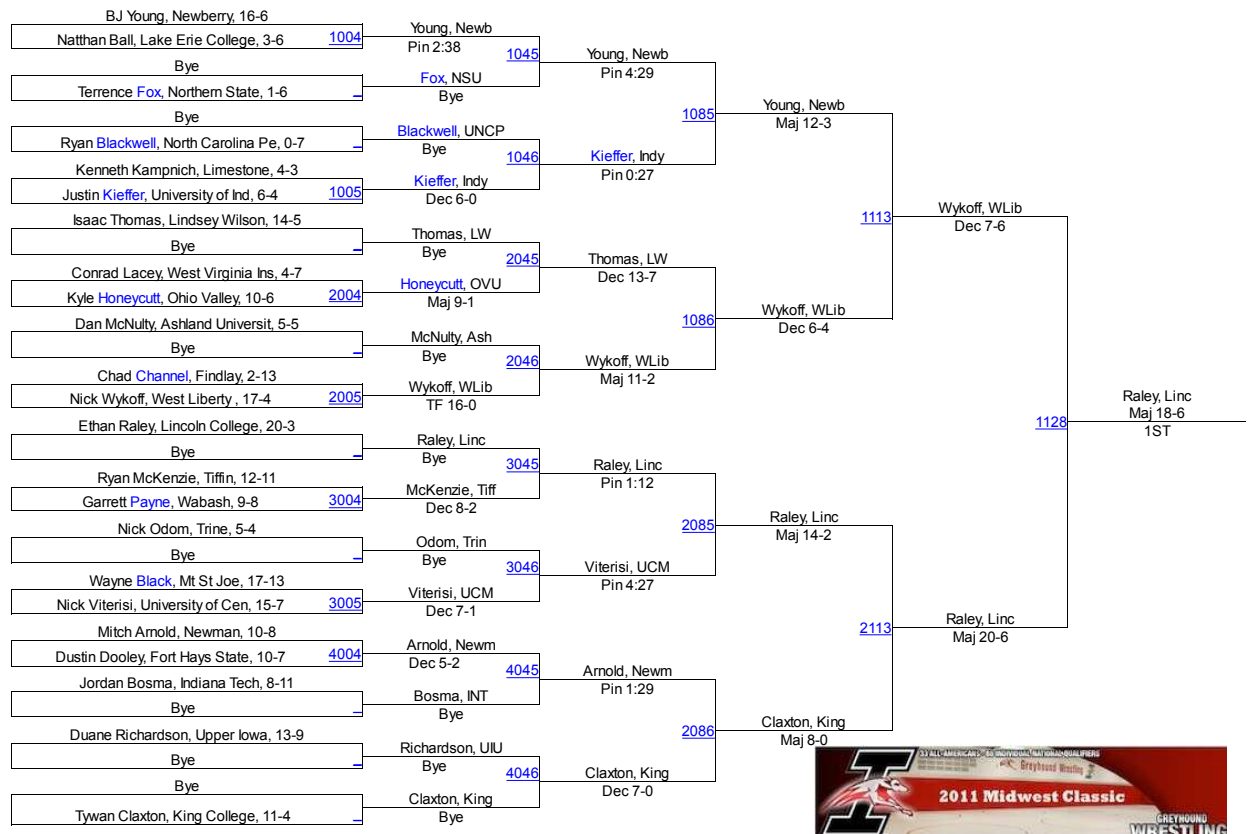

Team Scores

1. Newberry	117.0
2. Upper Iowa	115.5
3. Findlay	84.5
4. West Liberty	77.0
5. Northern State	75.0
6. Maryville	68.5
7. McKendree	67.5
8. King College	64.5
9. Limestone	63.0
10. North Carolina Pembroke	59.0
11. Lincoln College	58.5
12. Wabash	57.5
13. Ashland University	55.0
14. Lake Erie College	53.5
15. Fort Hays State	50.5
16. University of Indianapolis	44.5
17. Lindsey Wilson	38.5
18. Indiana Tech	37.0
19. Trine	36.0
20. University of Central Missouri	29.5
21. Newman	18.5
22. Mt St Joe	15.5
23. Tiffin	9.0
24. Ohio Valley	4.0
25. West Virginia Institute of Technology	0.0

Midwest Classic

125

125

Midwest Classic

133

Midwest Classic

141

Midwest Classic

149

149

Midwest Classic

157

157

Midwest Classic

165

165