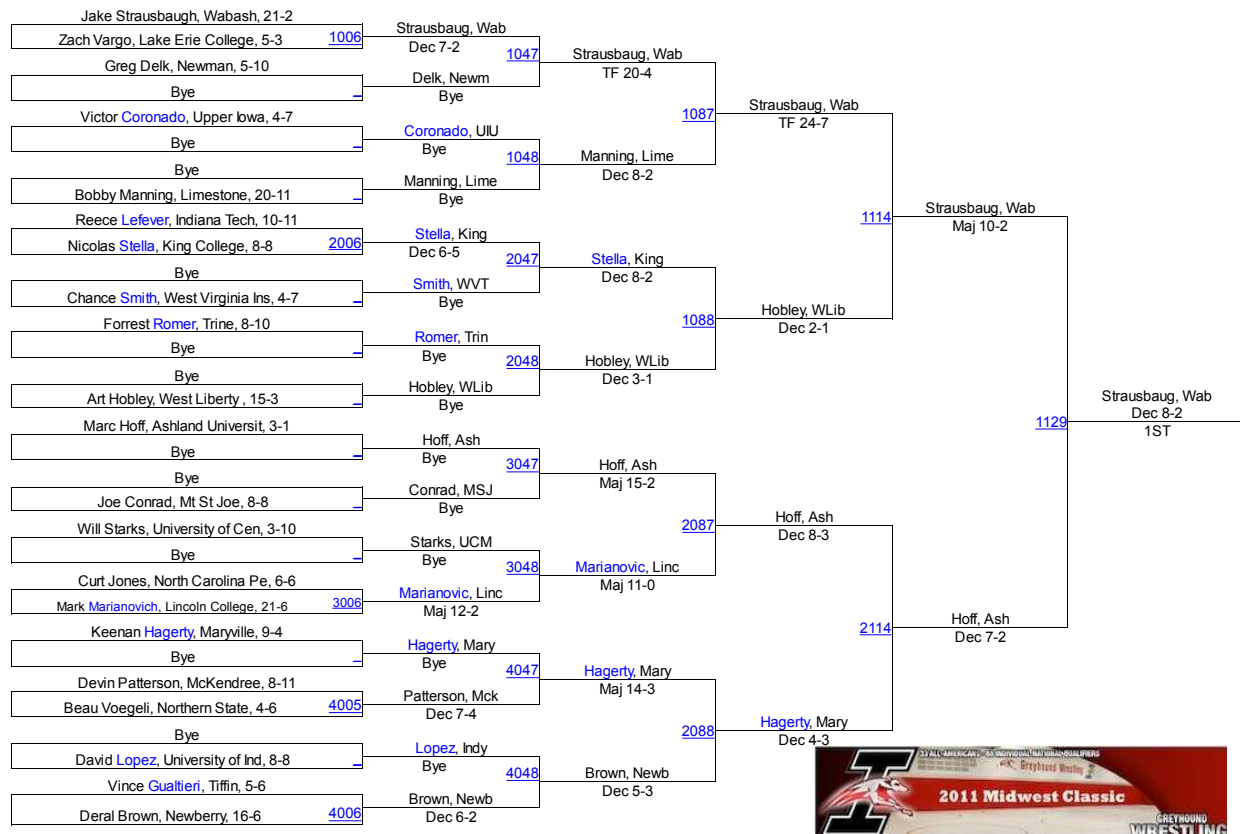

Team Scores

1. Newberry	117.0
2. Upper Iowa	115.5
3. Findlay	84.5
4. West Liberty	77.0
5. Northern State	75.0
6. Maryville	68.5
7. McKendree	67.5
8. King College	64.5
9. Limestone	63.0
10. North Carolina Pembroke	59.0
11. Lincoln College	58.5
12. Wabash	57.5
13. Ashland University	55.0
14. Lake Erie College	53.5
15. Fort Hays State	50.5
16. University of Indianapolis	44.5
17. Lindsey Wilson	38.5
18. Indiana Tech	37.0
19. Trine	36.0
20. University of Central Missouri	29.5
21. Newman	18.5
22. Mt St Joe	15.5
23. Tiffin	9.0
24. Ohio Valley	4.0
25. West Virginia Institute of Technology	0.0

Midwest Classic

125

125

Midwest Classic

133

Midwest Classic

141

Midwest Classic

149

149

Midwest Classic

157

157

Midwest Classic

165

165